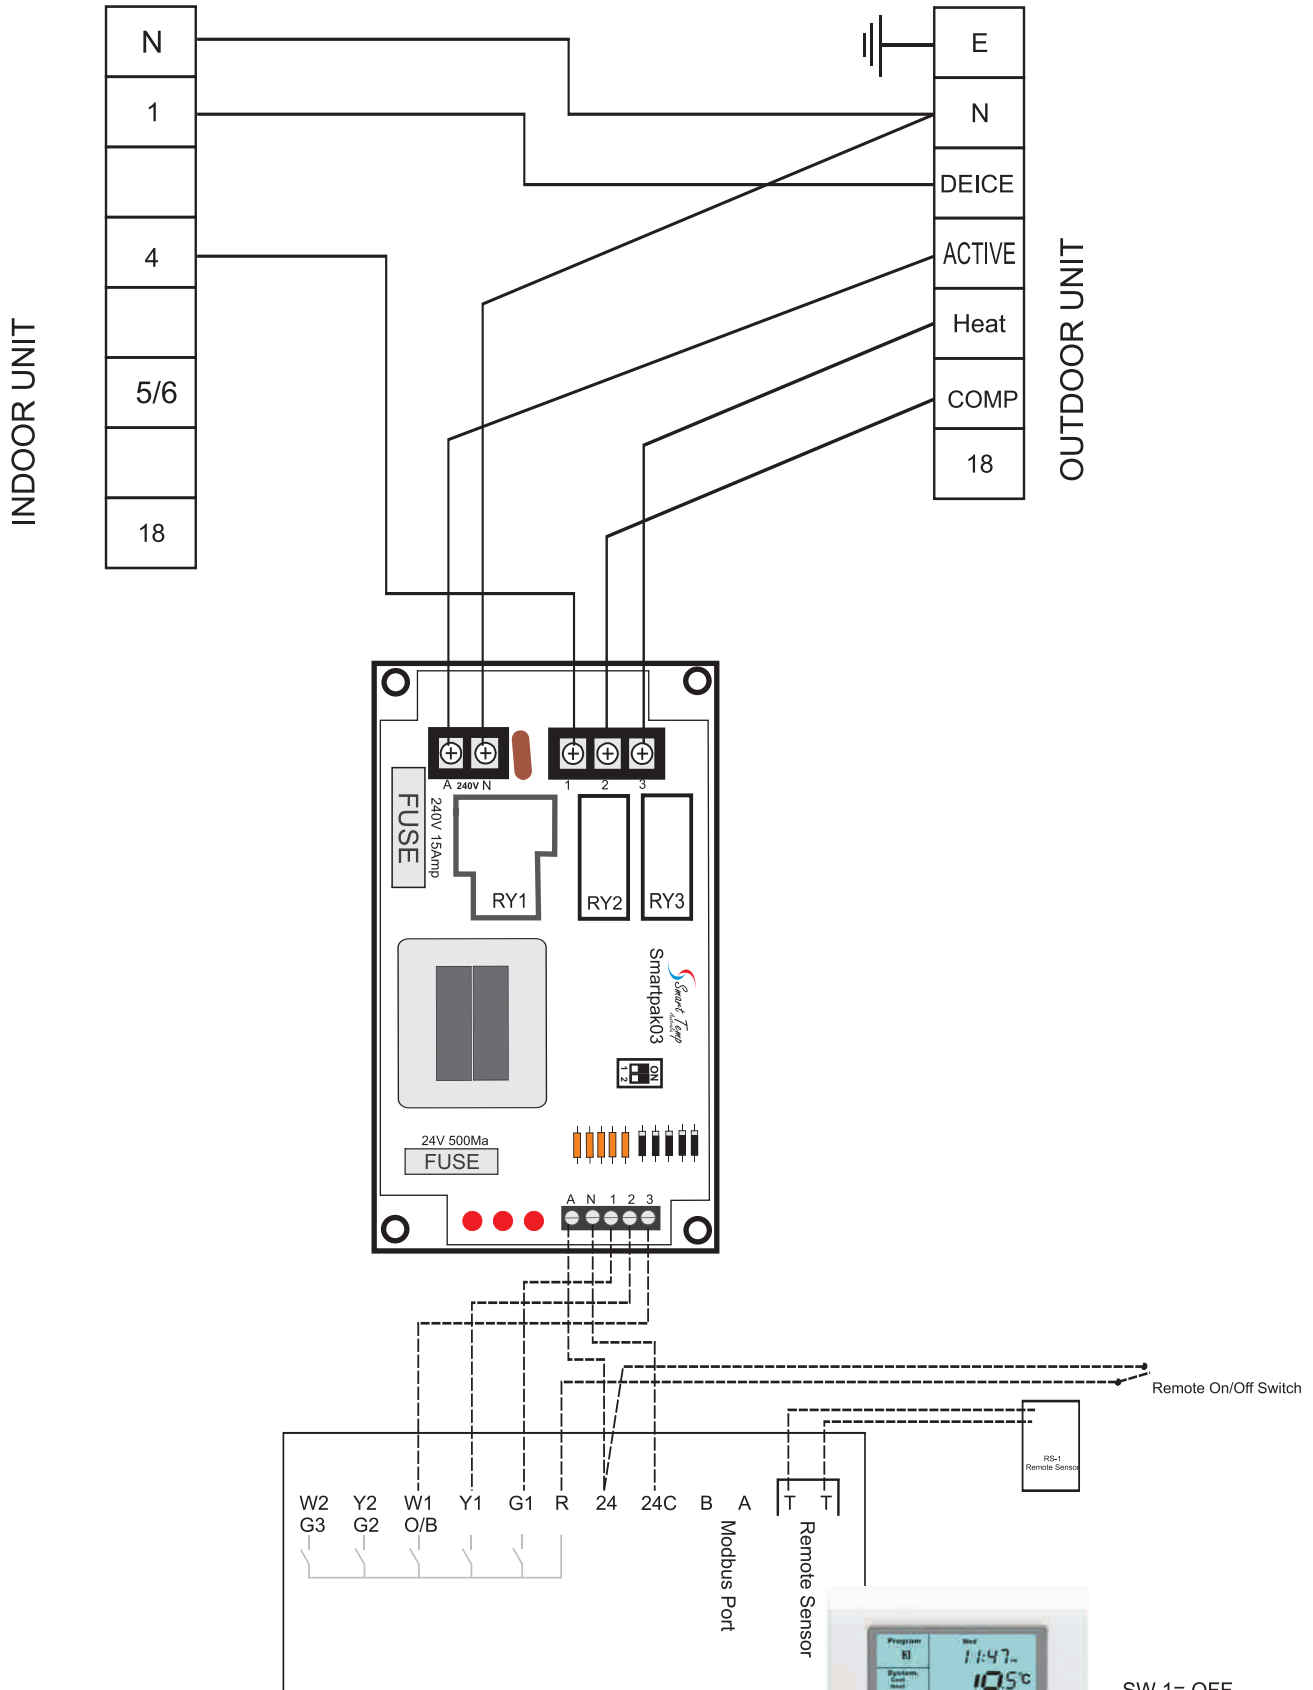

Temperzone ISD 75-181

- SW 1 = OFF
- SW 2 = ON
- SW 3 = OFF
- SW 4 = ON
- SW 5 = ON
- SW 6 = Customer Preference
- SW 7 = Off
- SW 8 = Customer Preference

Smart Temp SMT-770 Chameleon

Installation Drawing

Drawing Revision History			Drawing Name
			Temperzone ISD75-181 with Smarttemp SMT-770
15-04-2009	REV 1.0	By: JK	<small>All care has been taken in the preparation of this drawing however Smart Temp Australia accept no responsibility for damage that may be caused by using this information. This is a guide only.</small>
1U20, 1488 Ferntree Gully rd Knoxfield Vic 3180			Ph: (03) 9763 0094 Fax: (03) 9763 0098 www.thermostat.com.au