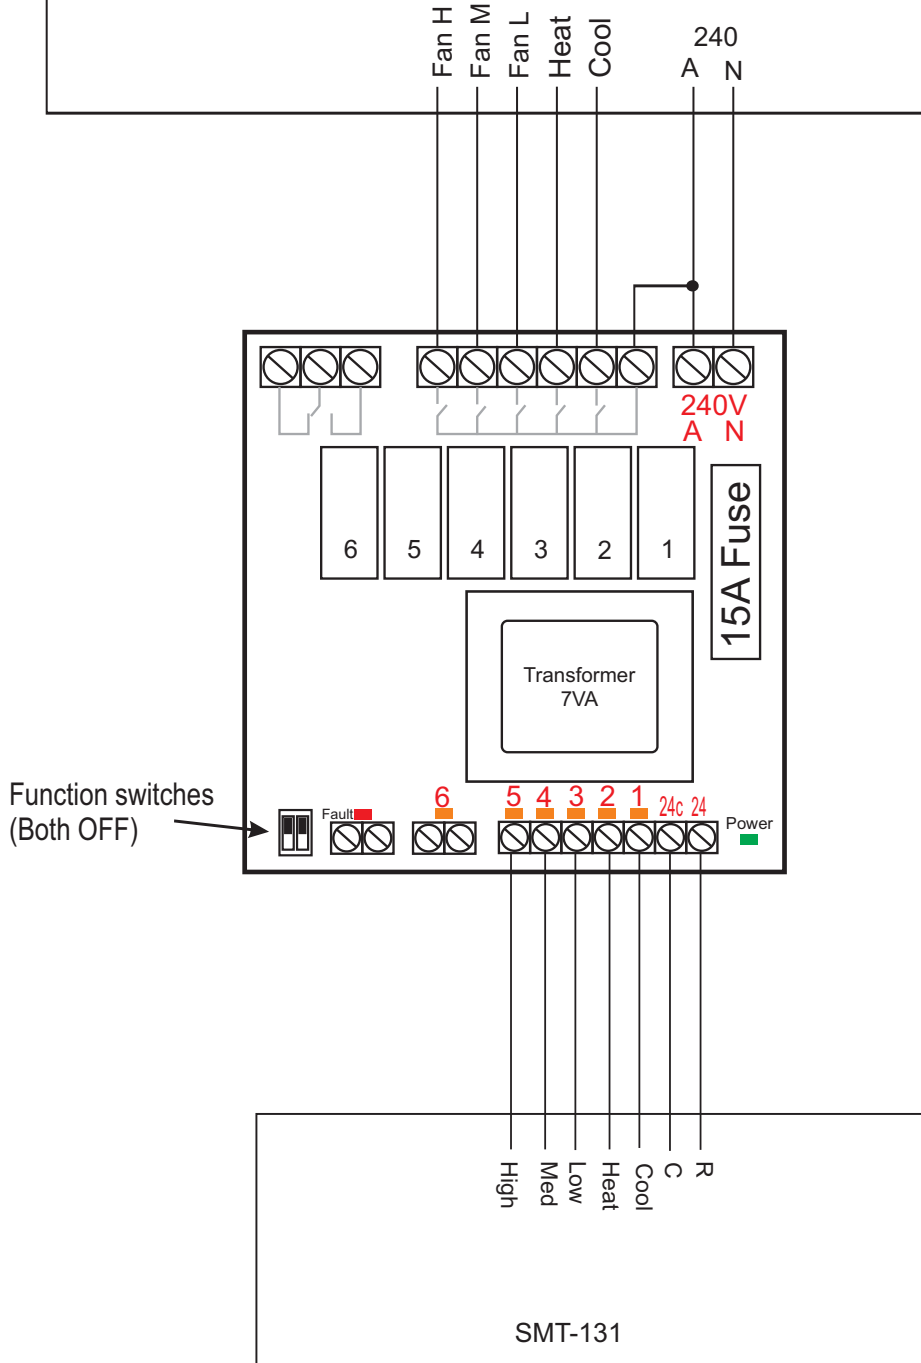

Temperzone IMDL40/60/90/130

Installation Drawing

Drawing Revision History		Drawing Name
		Temperzone IMDL40-130 with Smart temp SMT-131
		<small>All care has been taken in the preparation of this drawing however Smart Temp Australia accept no responsibility for damage that may be caused by using this information. This is a guide only.</small>
17-03-2016	John K	Ph:(03) 9763 0094 Fax (03) 9763 0098 WWW.thermostat.com.au
U20, 1488 Ferntree Gully rd Knoxfield Vic 3180		